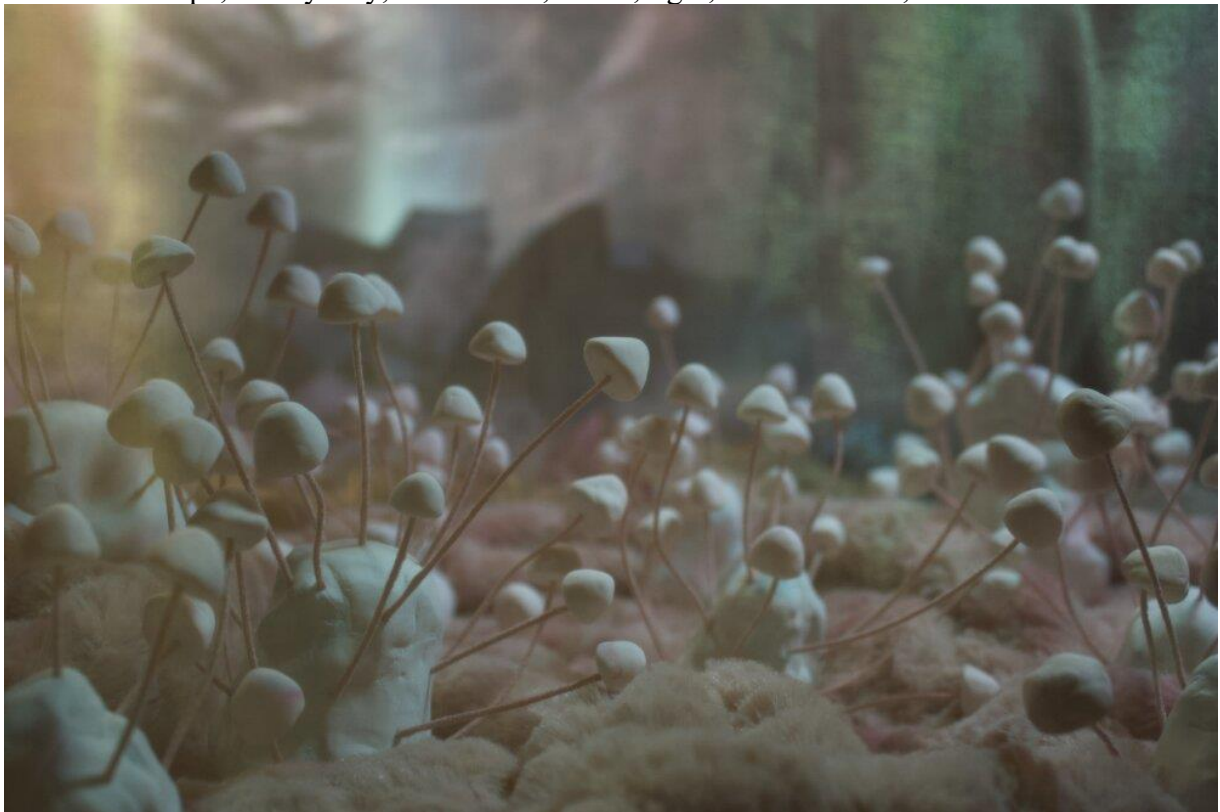

Hoard + Overcorrect, humans, conflict, fabric, polyfil, foam, contractor paper, carpet tape, screws, hand and machine sewn, dimensions variable, 2022 (<https://youtu.be/rhLnLuXAwBA>)

Displace + Alienate, humans, conflict, fabric, polyfil, foam, contractor paper, carpet tape, screws, hand and machine sewn, dimensions variable, 2022 (<https://youtu.be/pSBTZ90bbIA>)

Merge, faux fur, steel, human clothes, polyfill, human - creature interaction, welded, hand and machine sewn, dimensions variable, 2021 (<https://www.youtube.com/watch?v=JBF91xKlubg>)

Fuzzy Diorama fiber, polyfil, cardboard armature, 8"x14"x5", 2019

Alien Landscape, air dry clay, water color, fabric, light, 24" x24"x36", 2020

Fantasy World, air dry clay, fabric, water color, wire, flocking, 24"x24"x36", 2020

SQUISH III, cloth, polyfil, hand stitching, 20"x20"x22", 2018